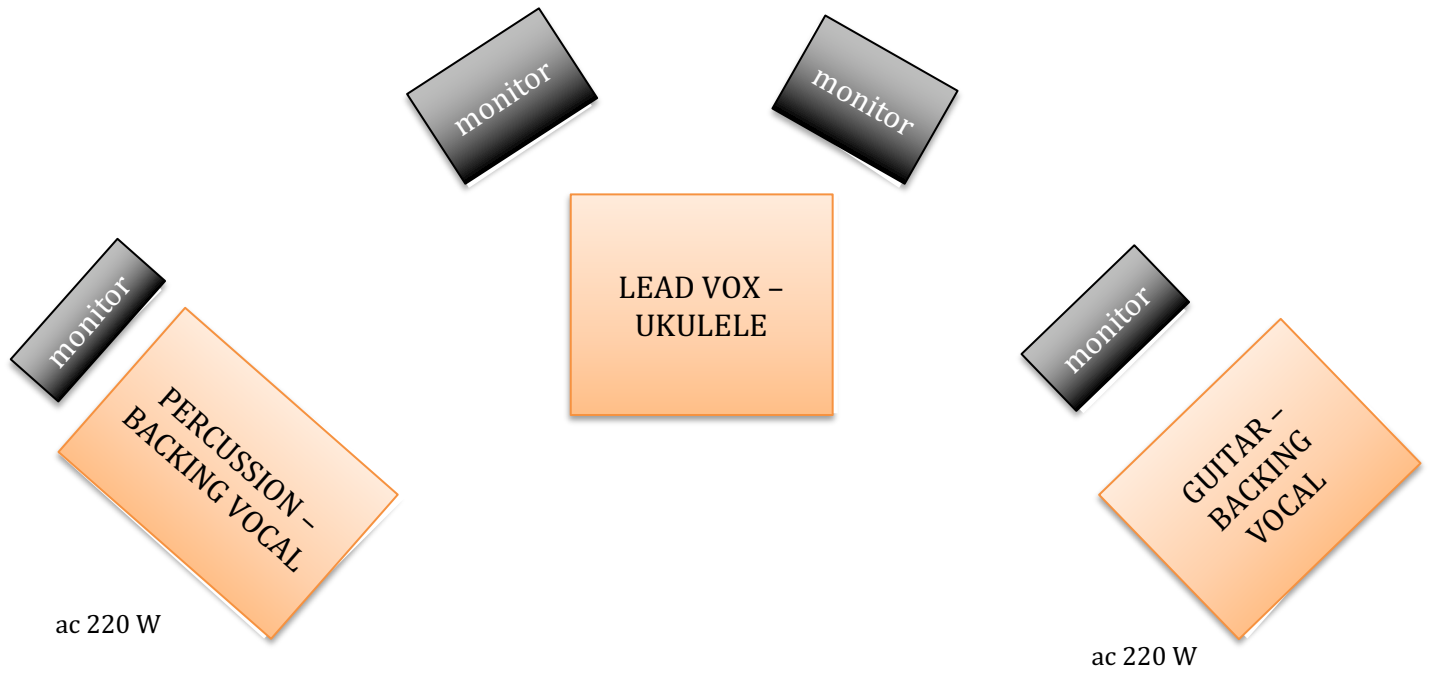

x Guitarist:

- 1 Guitar support
- 1 Drum throne

X Vocalist:

- 1 High stool
- 1 Guitar support

STAGEPLAIN

Front

*ref: 3471473895 Michele Maione
michelemaione85@gmail.com*